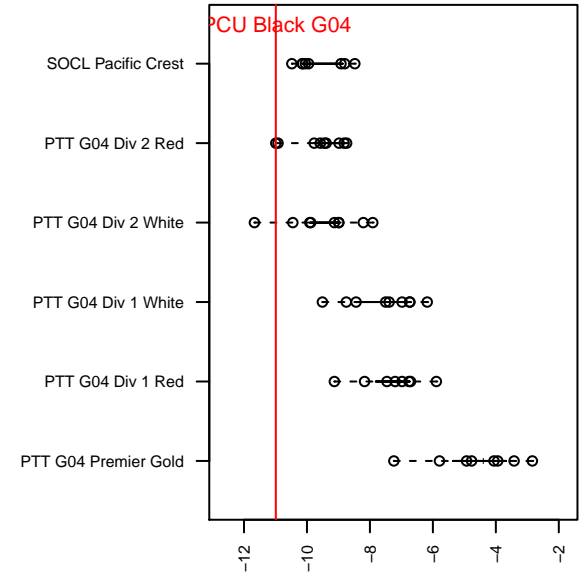

**attack and defense rating
relative to others at age
and all opponents in last 13 months**