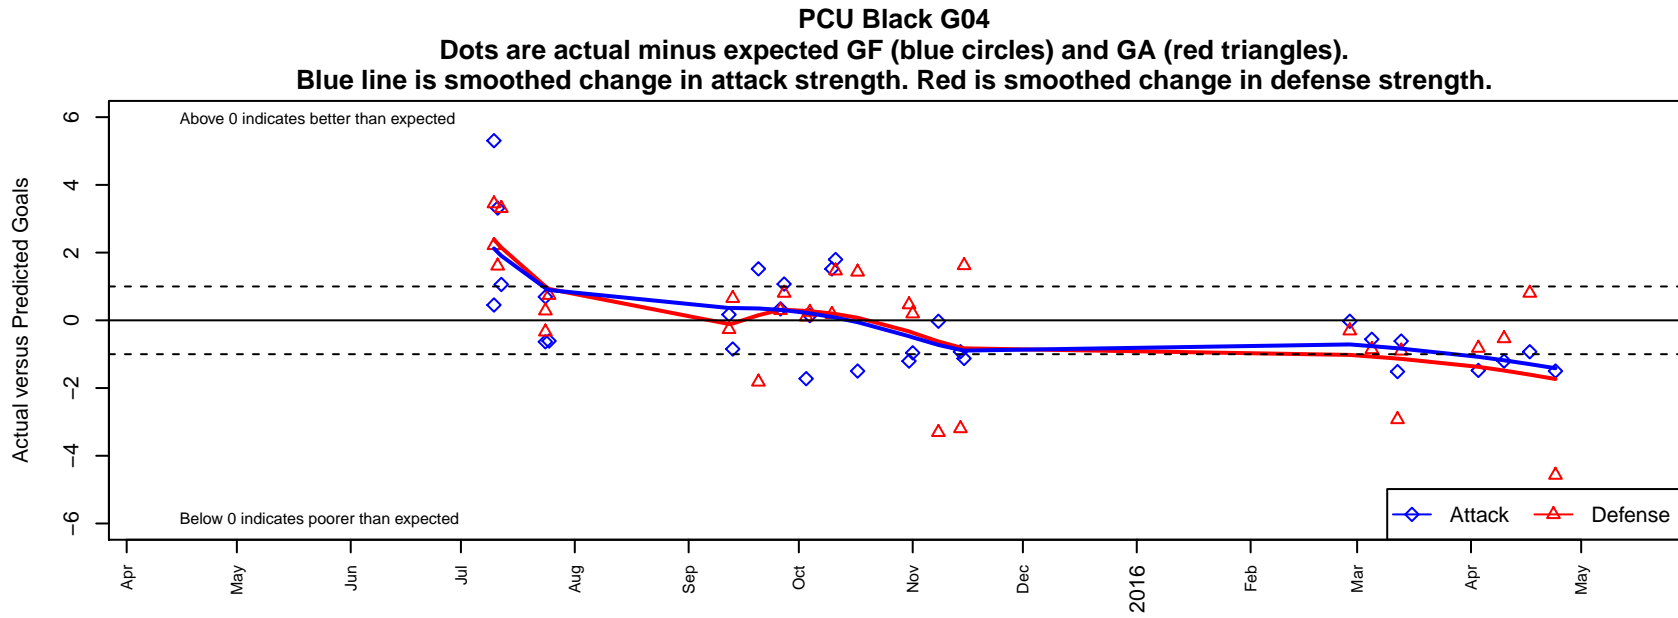

**attack and defense variance (black dot)
relative to other teams
and top 10 in region**

**attack and defense rating
relative to others at age
and all opponents in last 13 months**

PCU Black G04

Portland City United SC
Portland, OR
G04 total strength=23
attack=0.06 defense=0.07
fall league = PTT G04 Div 2 Red
spr league = Spr OYS G04 Div 2 Red

alt names used:
PORTLAND CITY OF UNITED PCU 04G – BL/
PORTLAND CITY OF UNITED PCU 04G – BLA
PCU 04G Black 1
PCU 04G Black 1
PCU 04G Black 1

Venues played:
2015 PCU Summer Classic U11 Silver
2015 Oswego Nike Cup Silver U11
2015 PTT G04 Division 2 Red
2015 OYS Founders Cup G04
2015 Spr OYS G04 Division 2 Red